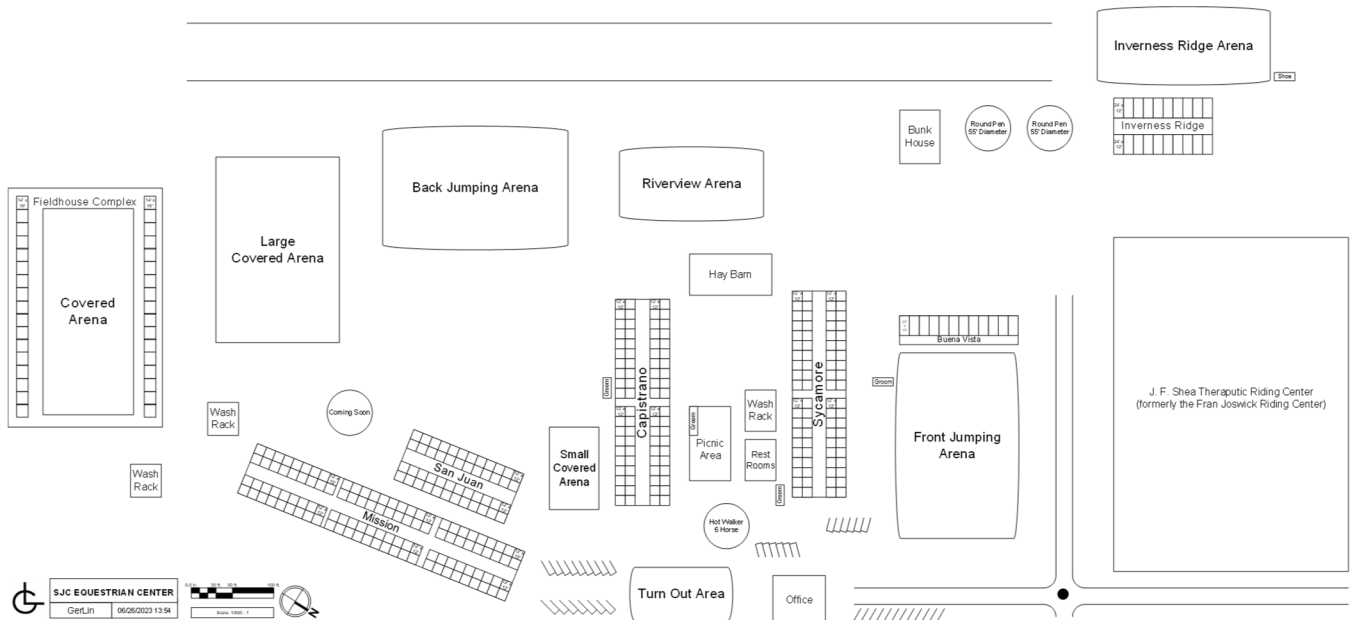

## BOARD & FEED RATES (PER PORTION PER MONTH)

STALL	NO FEED	FEED	PER PORTION PERMONTH
12' x12' Box Stall	\$620	Hay Cubes	\$50
Add-On	\$430	Alfalfa or Bermuda	\$60
Large Foaling Stall	\$790	Orchard or Timothy	\$80

- Foaling stall feeding 1 alfalfa 3 times per day.  
 $\$790 + \$60 + \$60 + \$60 = \$970$  (3 portions of feed per month)
- Box stall feeding 2 timothy @ 7am, 1 alfalfa @ noon, 2 timothy @ 4pm  
 $\$620 + \$80 + \$80 + \$60 + \$80 + \$80 = \$1,000$  (5 portions of feed per month)
- Any fraction of a portion will be charged as 1 portion.
- Trailer storage is \$150.00 per month per trailer.
- Offices and Tack Rooms are \$430.00 per month per room.
- Late Fees: \$3.00 per day.
- Boarding fees include use of all facilities. All areas are lighted for night use.
- Horses are fed up to three times a day.
- Box Stalls, and Foaling Stalls are bedded with shavings. All stalls are cleaned daily.
- All stalls have an automatic fly spray system operating year round.

## FACILITIES

- 225' x 150' Covered Arena
- 250' x 110' Covered Arena
- 60' x 100' Covered Arena
- 65' x 125' Turnout Area
- Two 225' x 150' Jumping Arenas
- 175' x 90' Multi-use Flat Arena
- 210' x 95' Jumping Arena
- Round Pens
- A 6-Horse Hot-walker
- Farrier/Veterinarian Cross-ties
- Twelve Sunning Pens
- Cross-ties
- Tack Store
- Picnic Areas
- 6-Horse Exerciser (coming soon)